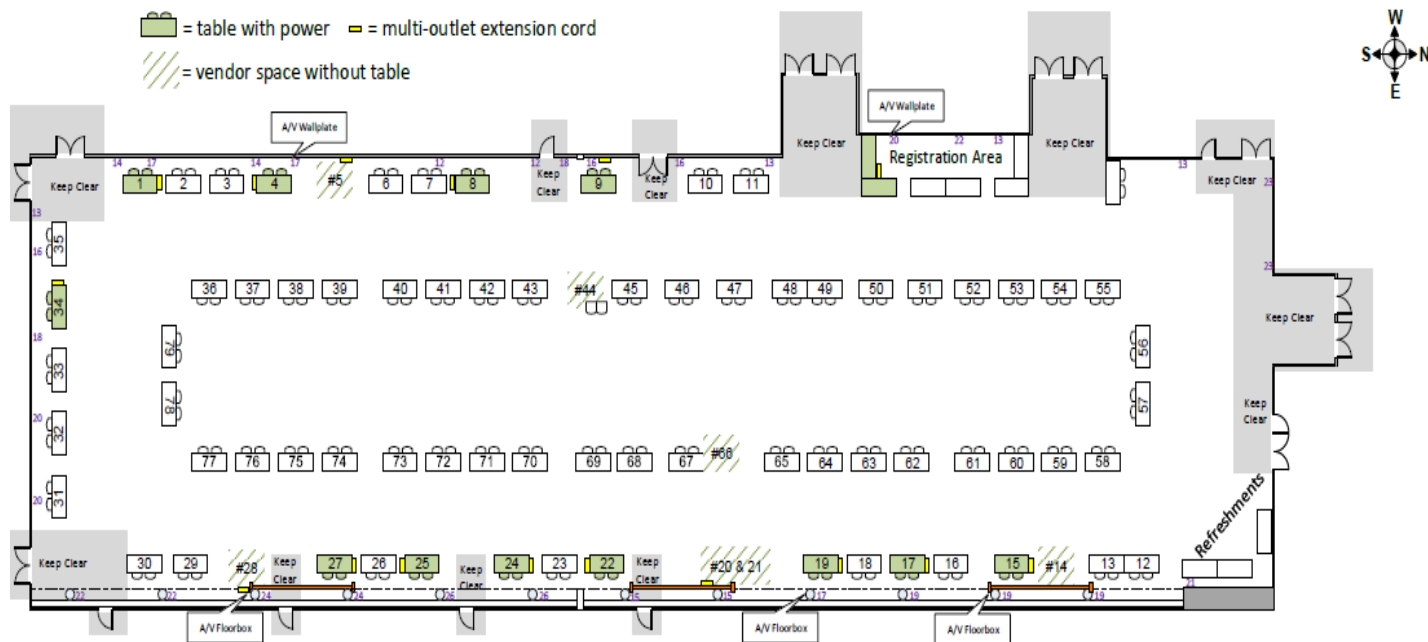

10th Annual UW Supplier Fair

March 16th, 2016 11am - 2pm

HUB Ballroom

UNIVERSITY of WASHINGTON

Participating Suppliers:

3MD Inc. Denali Advanced Integration (#62)	Fairmont Olympic Hotel (#65)	Pineapple Hospitality (#39)
4imprint, Inc. (#27)	Fastenal (#8)	Promoshop (#66)
Ad Specialties and Promotions (#40)	Fisher Scientific (#61)	Proton 360 Communications (#63)
Adekoya Business Consulting LLC (#16)	General Microsystems Inc. (#58)	Rainin (#3)
Apple Inc. (#31)	Genesee Scientific (#43)	Re-juiced Studio (#71)
Argosy cruises/Tillicum Village (#26)	GovConnection (#36)	Revel Creative, Inc. (#59)
AttainIt (#60)	Grainger Industrial (#64)	Ricoh USA (#9)
Bell Harbor Intl. Conference Center (#33)	Graybar Electric (#76)	Shaw Contract Group (#18)
Best Buy for Education (#7)	Guy Brown (#75)	SHI International Corp (#73)
BiNW (#5)	Henry Schein, Inc. (#41)	Silver Cloud Inn Lake Union (#6)
CDWG (#42)	Hotel Deca (#69)	Staybridge Suites Seattle (#2)
Coat Check Complete (56)	Hotel Sorrento (#74)	SystemSource (#40)
CompView (#15)	Humanscale (#34)	Talaris Conference Center (#30)
Contour Inc. (#14)	Image Source (#48)	TDW+Co (#19)
Creative House Branding (#55)	Kalani Packaging (#45)	The Inn at the Washington Athletic Club (#53)
Crowne Plaza-Seattle (#10)	Keeney's Office Supply (#1)	TIAG (#52)
Dell Inc. (#22)	Medline Industries (#77)	TokuSaku Consulting (#54)
Dynamic Language Center (#50)	MilliporeSigma (#68)	USA Scientific (#72)
Ebony Office Interiors, LLC (#11)	Mobile Electrical Distributors Inc. (#24)	VWR (#51)
ErgoFit Consulting, Inc. (#17)	Moonsoft International (#35)	Waste Management (#38)
Ergogenesis (#25)	Nexo Services (#37)	Western Safety Products (#46)
ESI Ergonomic Solutions (#44)	Office Depot (#57)	Whirley-DrinkWorks (#32)
Excel Supply Company, Inc. (#78)	OpenSquare (#20)	Workpointe (#28)
Executive Hotel Pacific (#79)	Pan Pacific Hotel Seattle (#23)	ZippyDogs (#12)
	Praxair (#70)	Zones Inc. (#47)